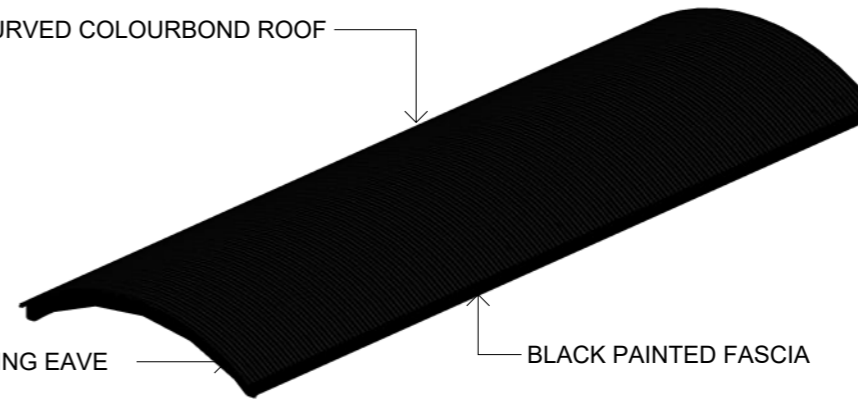

NIGHTSKY CURVED COLOURBOND ROOF

PINE LINING EAVE

BLACK PAINTED FASCIA

HORIZONTAL NIGHTSKY TIN

CEDAR WINDOWS
AND DOOR

NIGHTSKY FLASHING

12MM MODERN PROFILE MDF LINING
BOARDS ON INTERNAL WALLS

MR. WET WALL
SHOWER PANELS

CUSTOM CABINETRY

90X45 LVL SUB FLOOR
FRAME

R2.5 INSULATED
SUBFLOOR

TRAILER BASE PUT TOGETHER
BY HANGAN STEEL