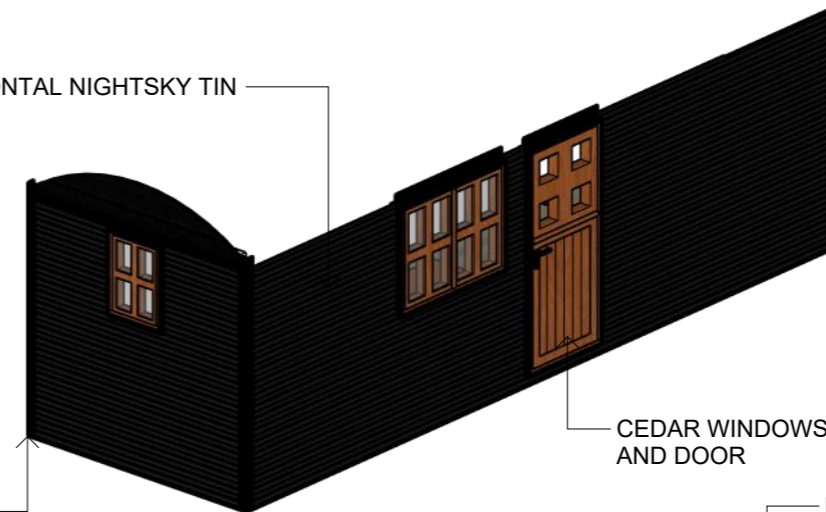

NIGHTSKY CURVED COLOURBOND ROOF

PINE LINING EAVE

BLACK PAINTED FASCIA

HORIZONTAL NIGHTSKY TIN

CEDAR WINDOWS
AND DOOR

NIGHTSKY FLASHING

12MM MODERN PROFILE MDF LINING
BOARDS ON INTERNAL WALLS

MR. WET WALL
SHOWER PANELS

CUSTOM CABINETRY

90X45 LVL SUB FLOOR
FRAME

R2.5 INSULATED
SUBFLOOR

TRAILER BASE PUT TOGETHER
BY HANGAN STEEL