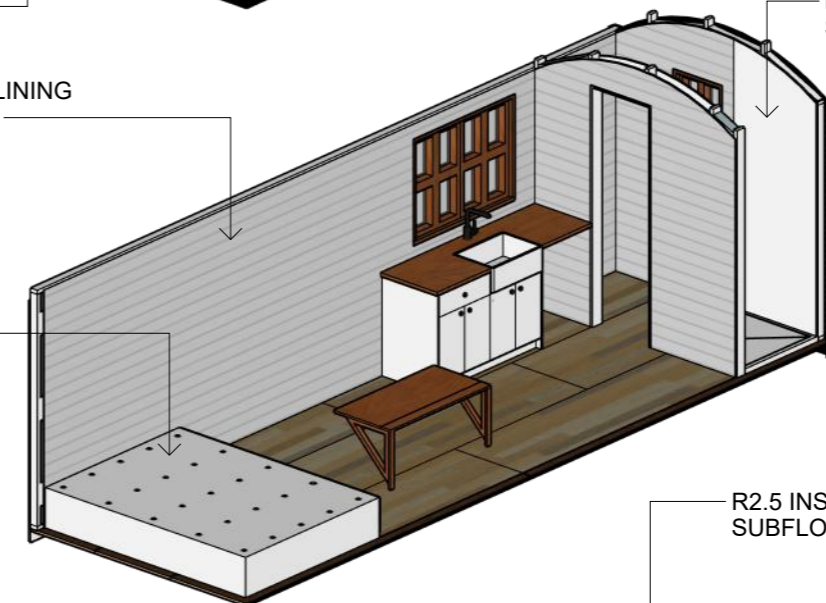

NIGHTSKY CURVED COLOURBOND ROOF

PINE LINING EAVE

BLACK PAINTED FASCIA

HORIZONTAL NIGHTSKY TIN

CEDAR WINDOWS
AND DOOR

NIGHTSKY FLASHING

12MM MODERN PROFILE MDF LINING
BOARDS ON INTERNAL WALLS

MR. WET WALL
SHOWER PANELS

CUSTOM CABINETRY

90X45 LVL SUB FLOOR
FRAME

R2.5 INSULATED
SUBFLOOR

TRAILER BASE PUT TOGETHER
BY HANGAN STEEL