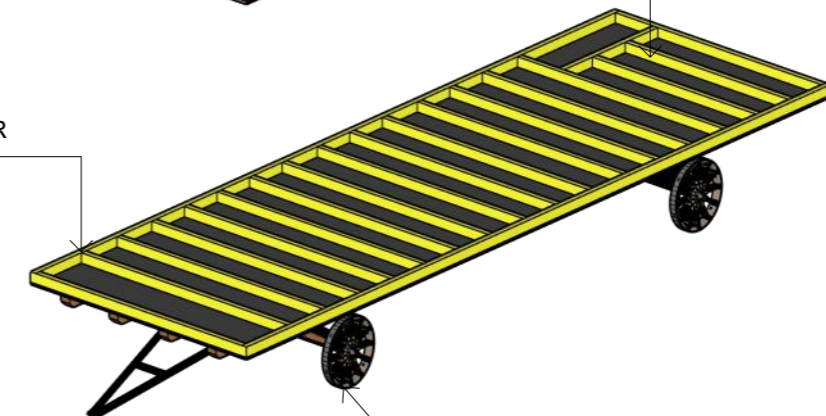

NIGHTSKY CURVED COLOURBOND ROOF

PINE LINING EAVE

BLACK PAINTED FASCIA

HORIZONTAL NIGHTSKY TIN

CEDAR WINDOWS
AND DOOR

NIGHTSKY FLASHING

12MM MODERN PROFILE MDF LINING
BOARDS ON INTERNAL WALLS

MR. WET WALL
SHOWER PANELS

CUSTOM CABINETRY

90X45 LVL SUB FLOOR
FRAME

R2.5 INSULATED
SUBFLOOR

TRAILER BASE PUT TOGETHER
BY HANGAN STEEL