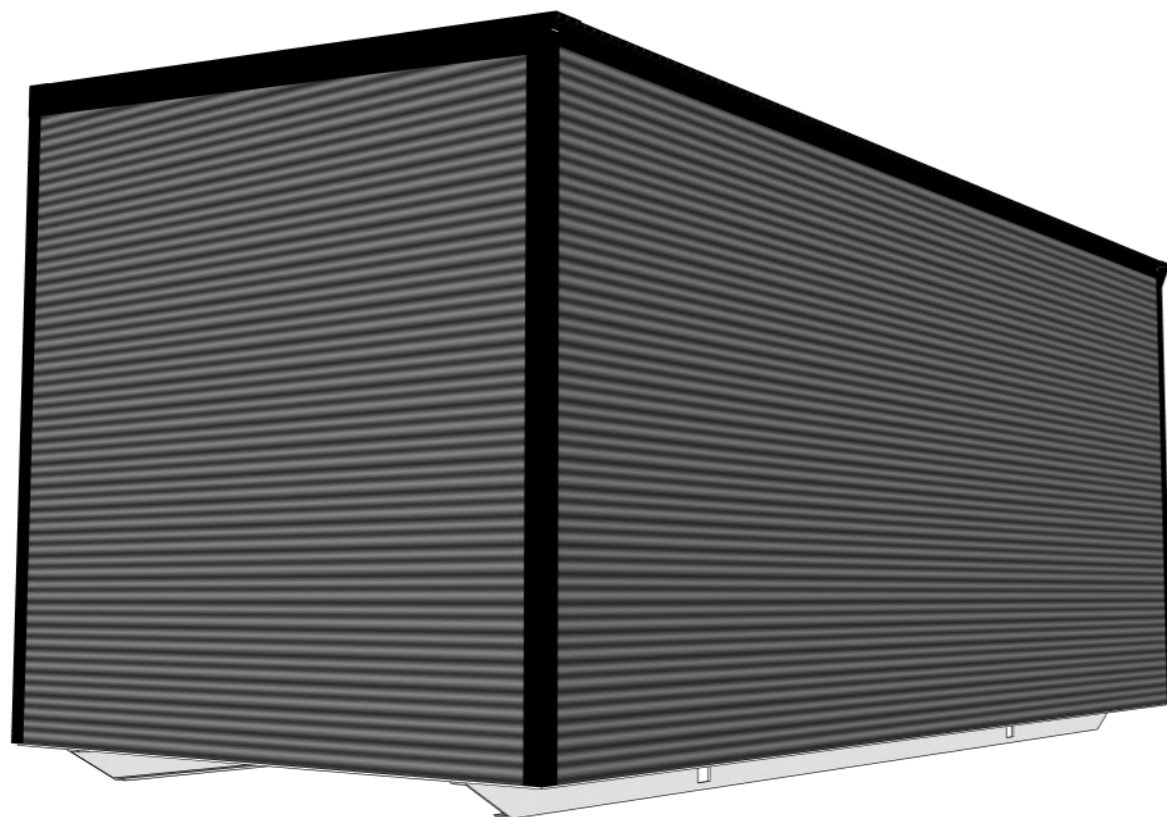

ISSUE  
**N/A**

**A0.1**

NIGHTSKY ROOF TIN

THERMO SPRUCE C26 NATURAL  
VERTICAL TIMBER CLADDING

NIGHTSKY ROLLER DOOR

MONUMENT WALL CORRUGATED  
CLADDING

NIGHTSKY FLASHINGS

MATRIX PATTERN PLY  
FOR INTERNALS

RED TONGUE FLOORING

DURAGAL STEEL TRAILER MADE  
BY HANGAN STEEL