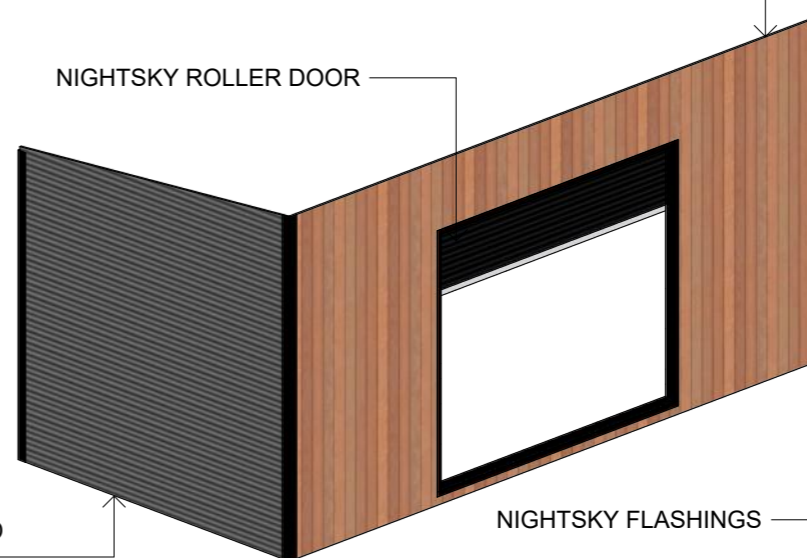

ISSUE  
**N/A**

**A0.1**

NIGHTSKY ROOF TIN

THERMO SPRUCE C26 NATURAL  
VERTICAL TIMBER CLADDING

NIGHTSKY ROLLER DOOR

MONUMENT WALL CORRUGATED  
CLADDING

NIGHTSKY FLASHINGS

MATRIX PATTERN PLY  
FOR INTERNALS

RED TONGUE FLOORING

DURAGAL STEEL TRAILER MADE  
BY HANGAN STEEL