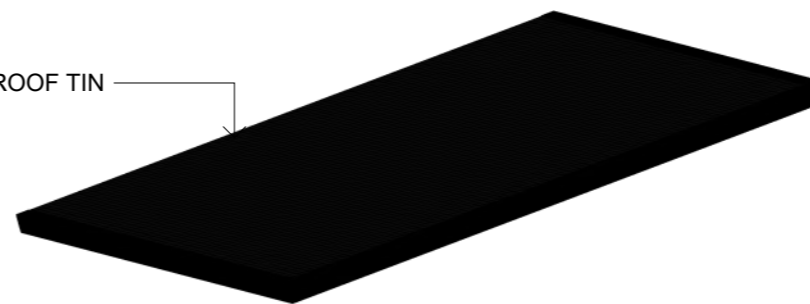

HANGAN TINY HOMES  
1995 Warburton  
Highway, Launching  
Place 3139

Director  
**Henry Hangan**  
0425408487

**HANGAN**  
TINY HOMES

CLIENT  
**HANGAN TINY HOMES**

PROJECT  
**TIN SHEPHERDS HUT**

DRAWN BY  
**Michael Petty**

ISSUE  
**N/A**

**A0.1**

NIGHTSKY ROOF TIN

THERMO SPRUCE C26 NATURAL  
VERTICAL TIMBER CLADDING

NIGHTSKY ROLLER DOOR

MONUMENT WALL CORRUGATED  
CLADDING

NIGHTSKY FLASHINGS

MATRIX PATTERN PLY  
FOR INTERNALS

RED TONGUE FLOORING

DURAGAL STEEL TRAILER MADE  
BY HANGAN STEEL