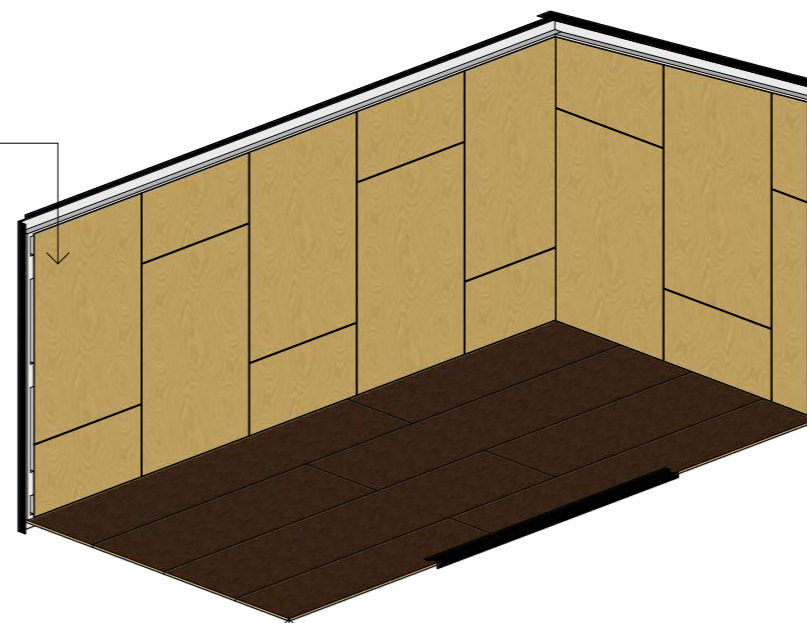

ISSUE  
**N/A**

**A0.1**

NIGHTSKY ROOF TIN

THERMO SPRUCE C26 NATURAL  
VERTICAL TIMBER CLADDING

NIGHTSKY ROLLER DOOR

MONUMENT WALL CORRUGATED  
CLADDING

NIGHTSKY FLASHINGS

MATRIX PATTERN PLY  
FOR INTERNALS